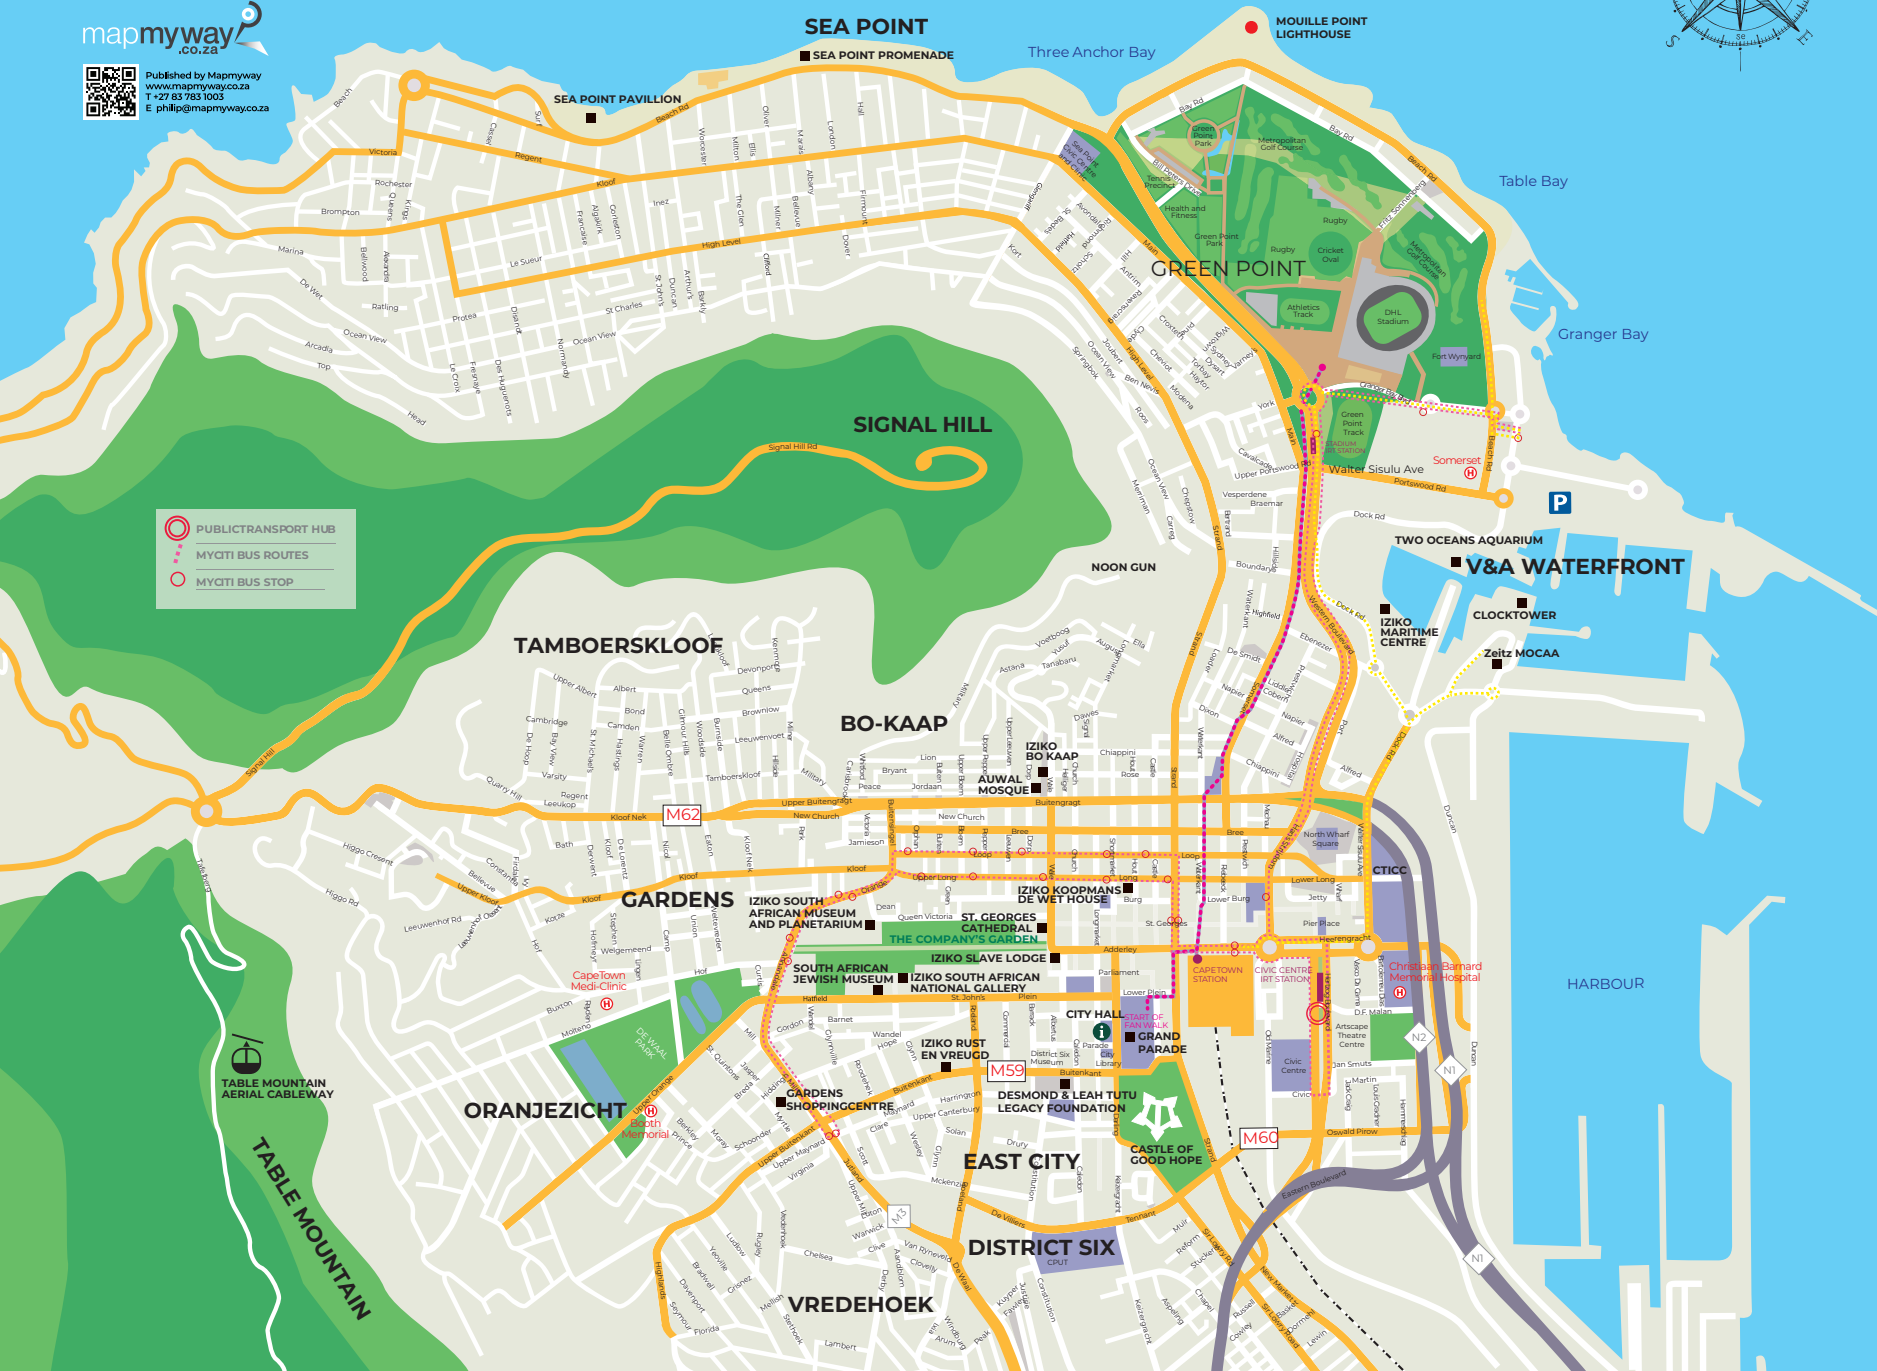

CITY CENTRE MAP

Navigate Cape Town like a local!
Start planning your adventure
today at www.capetown.travel

mapmyway
.co.za

- PUBLIC TRANSPORT HUB
- MYCITI BUS ROUTES
- MYCITI BUS STOP