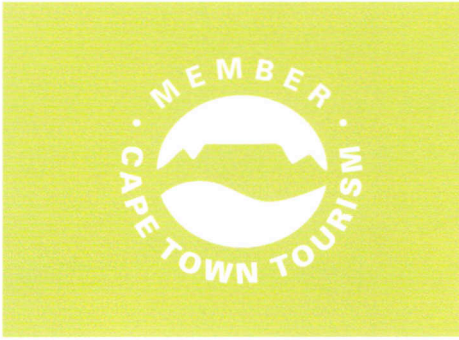

Logo on white

Logo on colour

Logo on dark colour

Logo on black

Cape Town Tourism Membership logo

A handwritten signature in black ink, consisting of stylized, cursive letters.