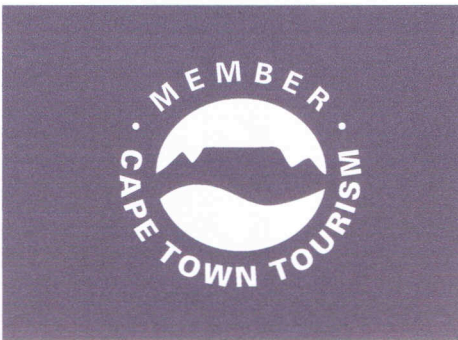

Logo on white

Logo on colour

Logo on dark colour

Logo on black

Cape Town Tourism Membership logo

A handwritten signature in black ink, consisting of stylized, cursive letters.